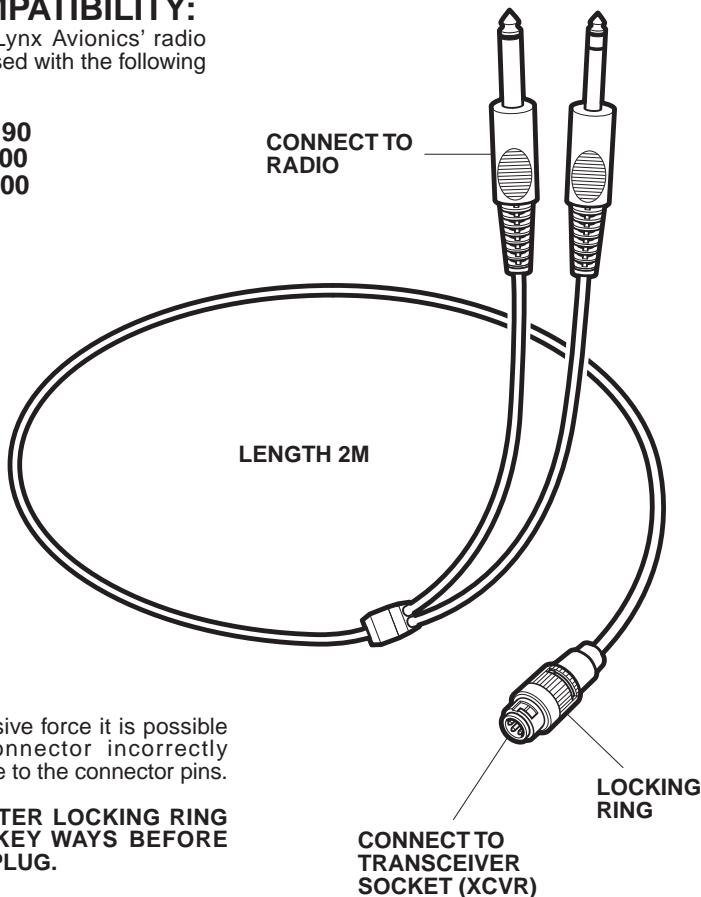

Fulbrook Lane, Sherbourne,
Warwick, CV35 8AR, ENGLAND

Tel: 01926 624800
Fax: 01926 624900

LYNX MICRO SYSTEM

STRAIGHT RADIO LEAD (TYPE BL)

REF: E555-0 09-06-08

INSTALLATION INSTRUCTIONS

RADIO COMPATIBILITY:

This lead allows Lynx Avionics' radio equipment to be used with the following radios:

GARMIN GPS 190
SPORTY'S JD200
SPORTY'S SP200

YAESU
VXA-220
VXA-300
VXA-700
+CT-96
ADAPTER

WARNING:

By exerting excessive force it is possible to insert the connector incorrectly resulting in damage to the connector pins.

ROTATE THE OUTER LOCKING RING TO ALIGN THE KEY WAYS BEFORE INSERTING THE PLUG.

DO NOT FORCE THE CONNECTION.

IMPORTANT

READ THIS INFORMATION CAREFULLY BEFORE ATTEMPTING TO USE THIS ITEM OF EQUIPMENT