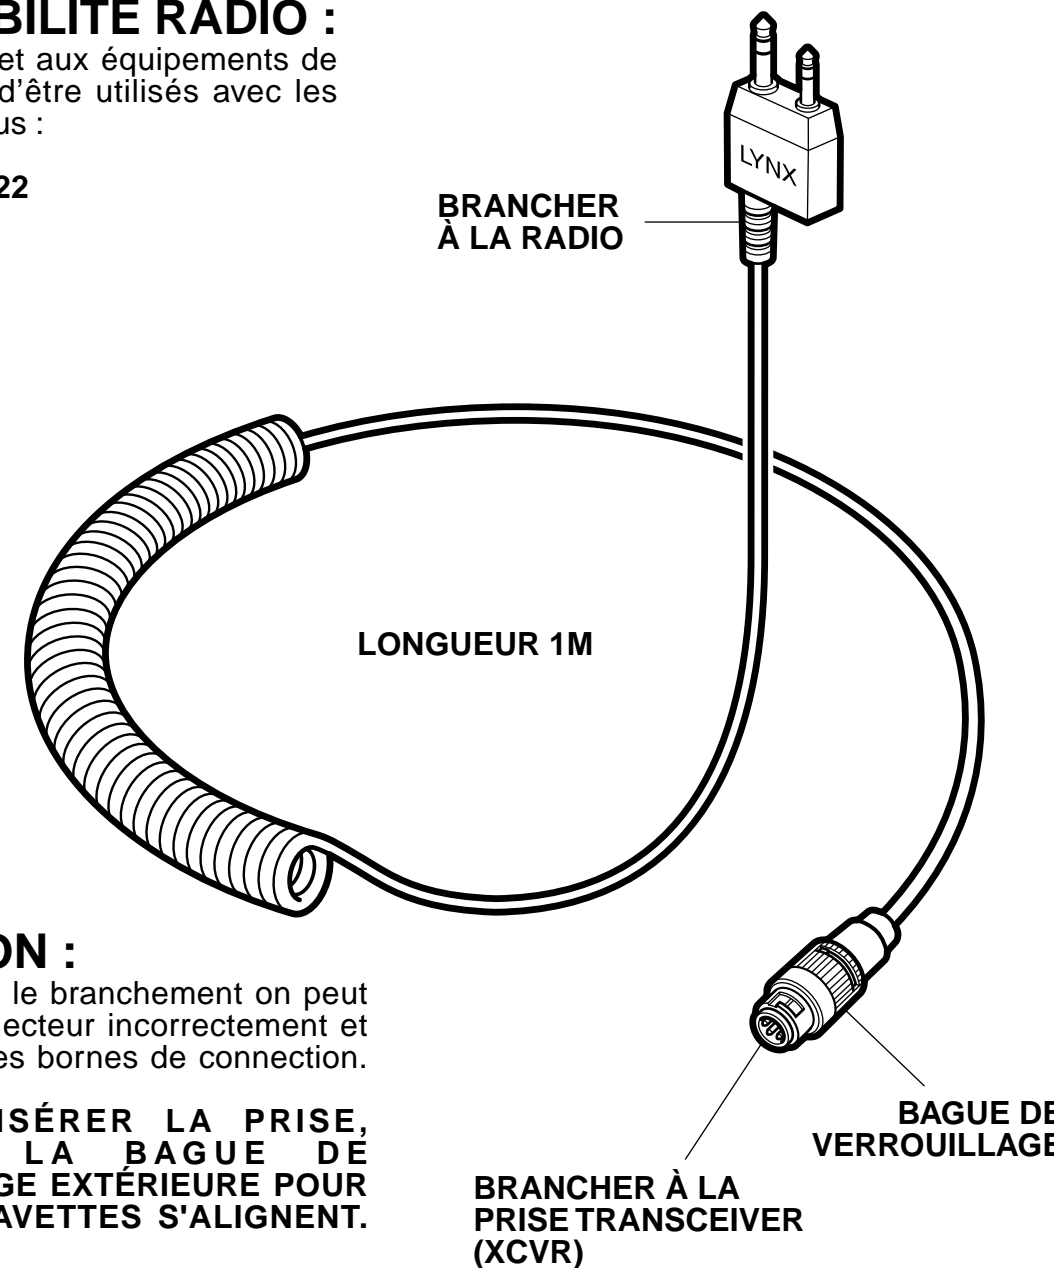

ATTENTION :

En forçant trop le branchement on peut insérer le connecteur incorrectement et endommager les bornes de connection.

AVANT D'INSÉRER LA PRISE, TOURNEZ LA BAGUE DE VERROUILLAGE EXTÉRIEURE POUR QUE LES CLAVETTES S'ALIGNENT.

NE PAS FORCER LA CONNEXION.

IMPORTANT

VEUILLEZ LIRE CES INSTRUCTIONS AVEC ATTENTION AVANT D'UTILISER CET ÉQUIPEMENT